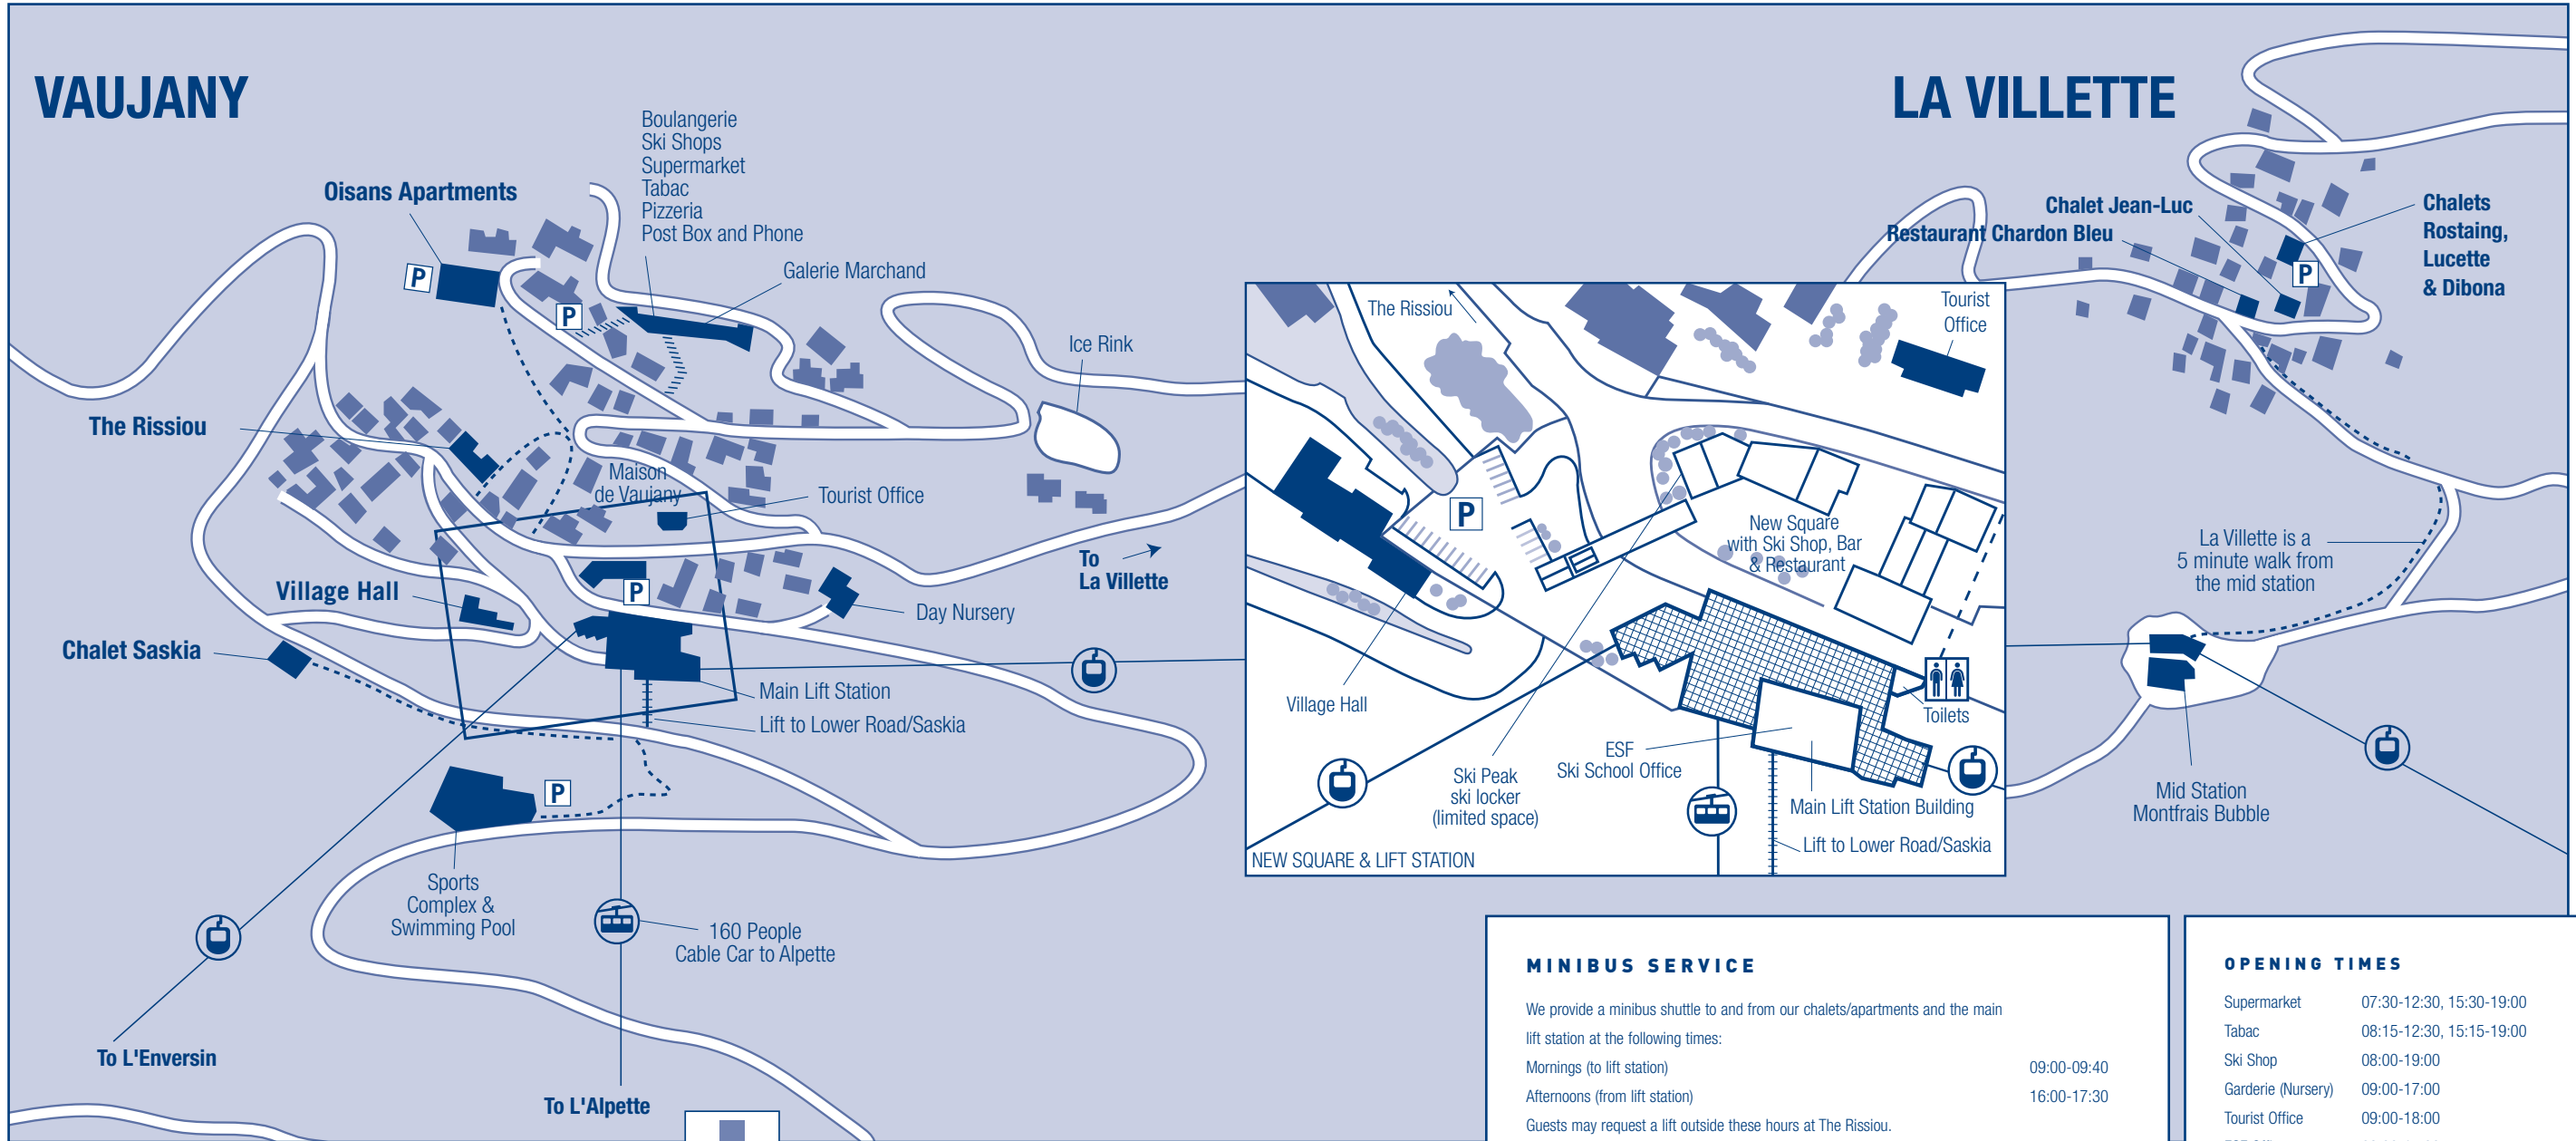

VAUJANY

LA VILLETTE

N.B.
La Villette is only a 15 minute walk from
Vaujany and just 5 minutes from the mid-station

PISTE RESCUE 04 76 80 37 38

MINIBUS SERVICE

We provide a minibus shuttle to and from our chalets/apartments and the main lift station at the following times:

Mornings (to lift station)	09:00-09:40
Afternoons (from lift station)	16:00-17:30
Guests may request a lift outside these hours at The Rissiou.	
Minibus runs to the shops / pool / ice rink available on request between	17:30 and 19:00

OPENING TIMES

Supermarket	07:30-12:30, 15:30-19:00
Tabac	08:15-12:30, 15:15-19:00
Ski Shop	08:00-19:00
Garderie (Nursery)	09:00-17:00
Tourist Office	09:00-18:00
ESF Office	09:00-17:00
Sports Complex	10:30-20:00